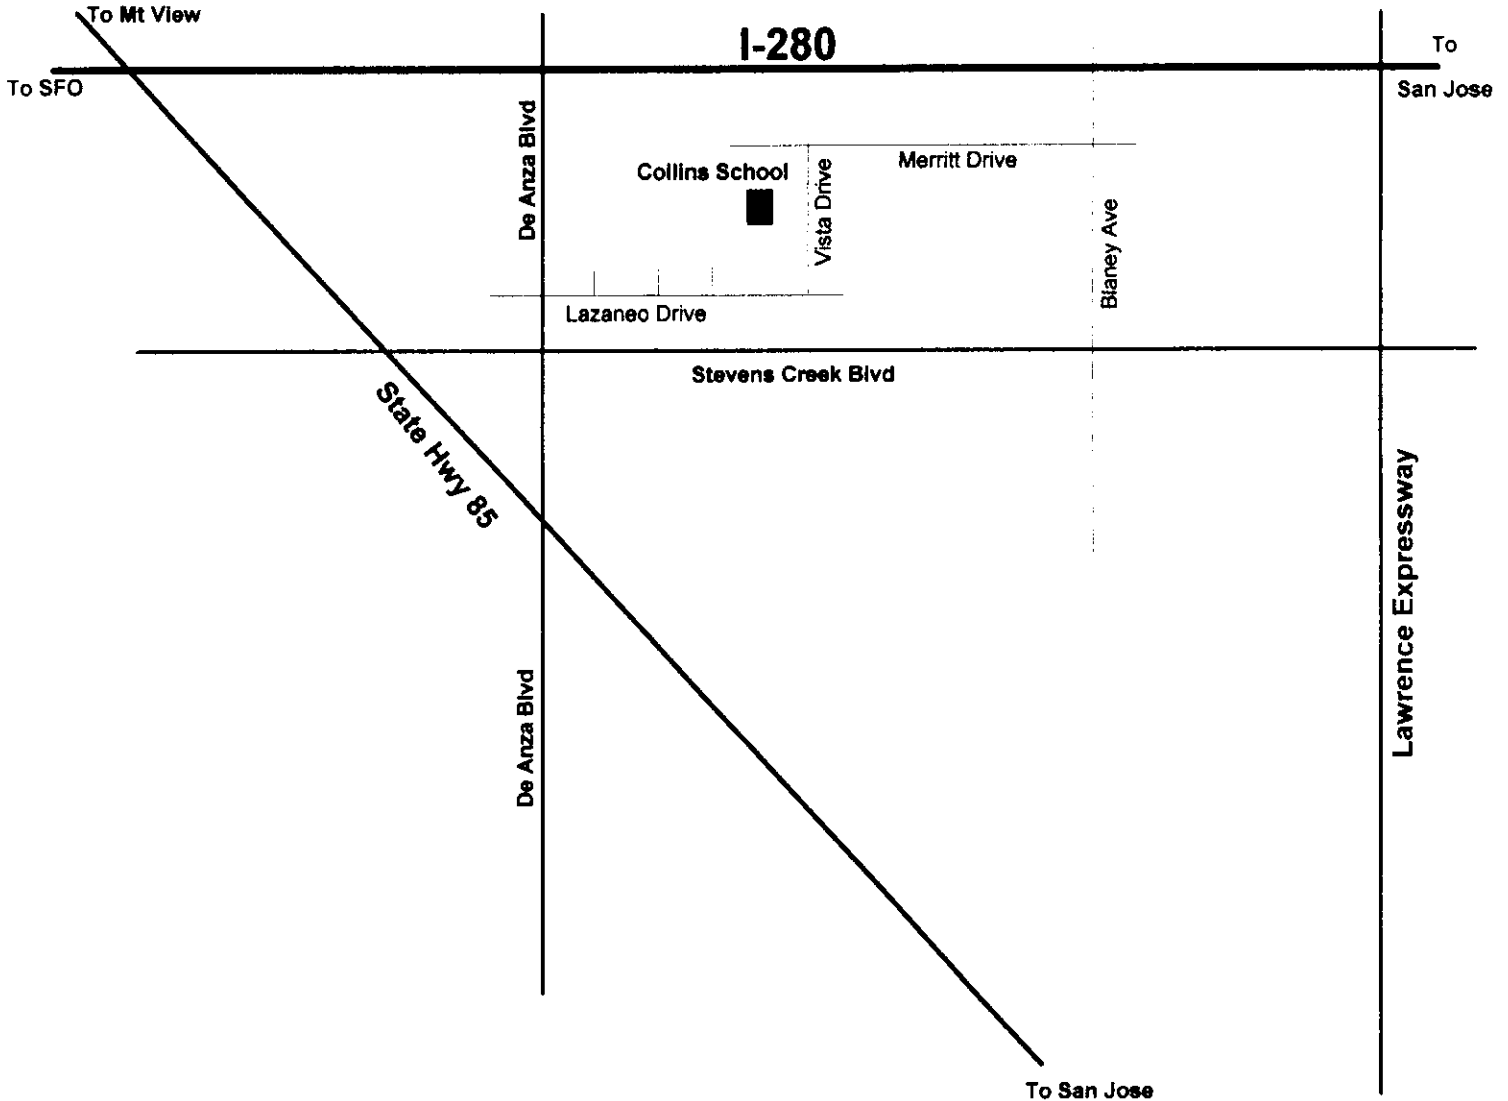

**WEEKLY
C-1
CUPERTINO**

Interlocked Squares

Thursday Nights 7:30 - 10:00 PM

Collins School

10401 Vista Drive, Cupertino, CA

Driving Directions:

From I-280: Take De Anza Blvd Exit, Head South on De Anza Blvd, Turn Left onto Lazaneo Drive, then Left onto Vista Drive. Collins School is on the left.

From State Hwy 85: Take De Anza Blvd Exit. Head North on De Anza Blvd, Turn Right onto Lazaneo Drive, then Left onto Vista Drive. Collins School is on the left.